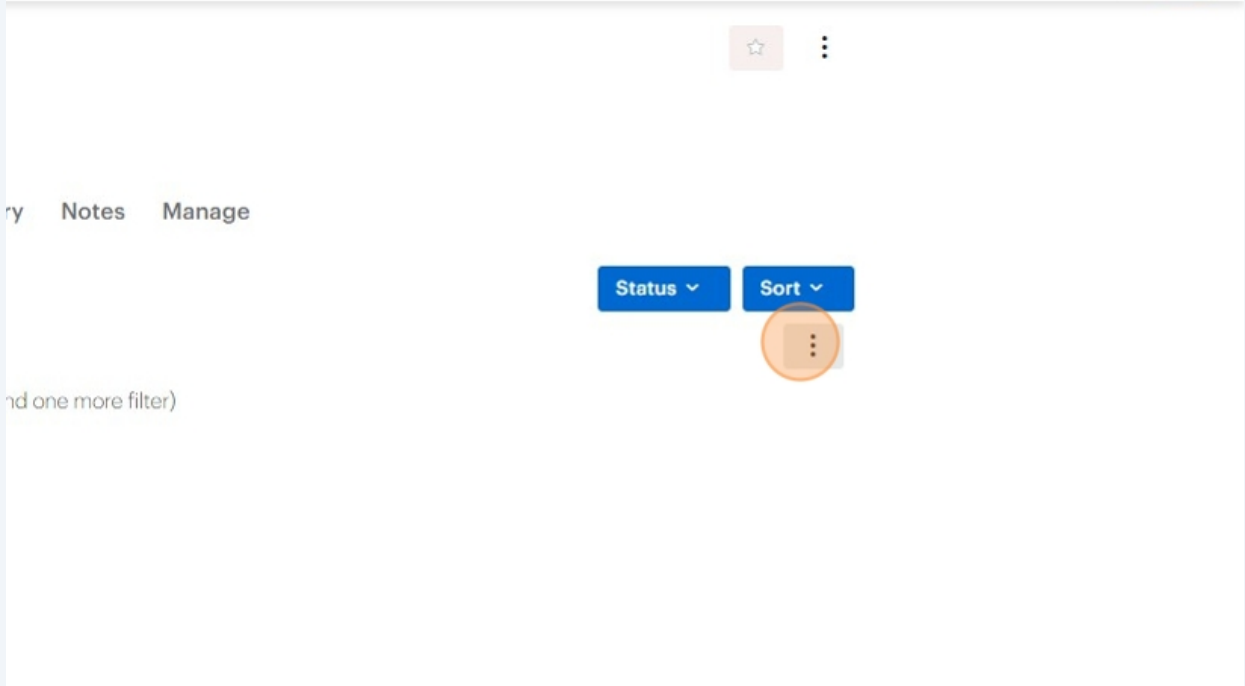

2 Click on the traffic light menu