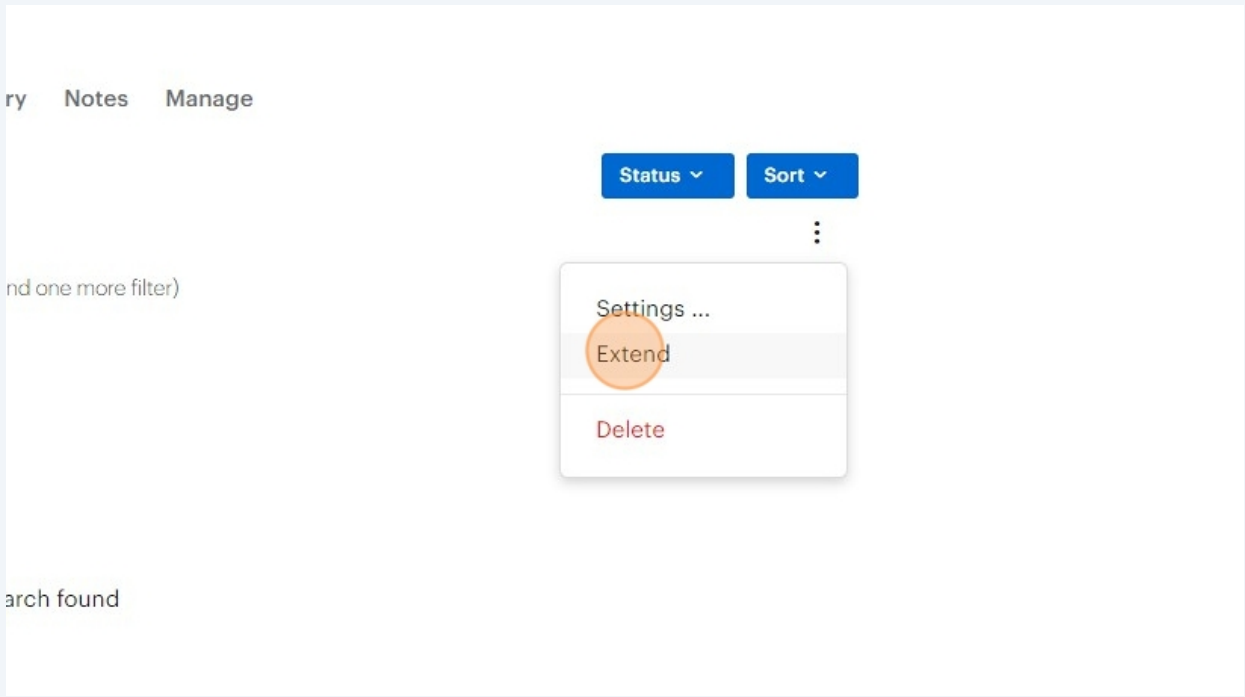

3 Click "Extend"